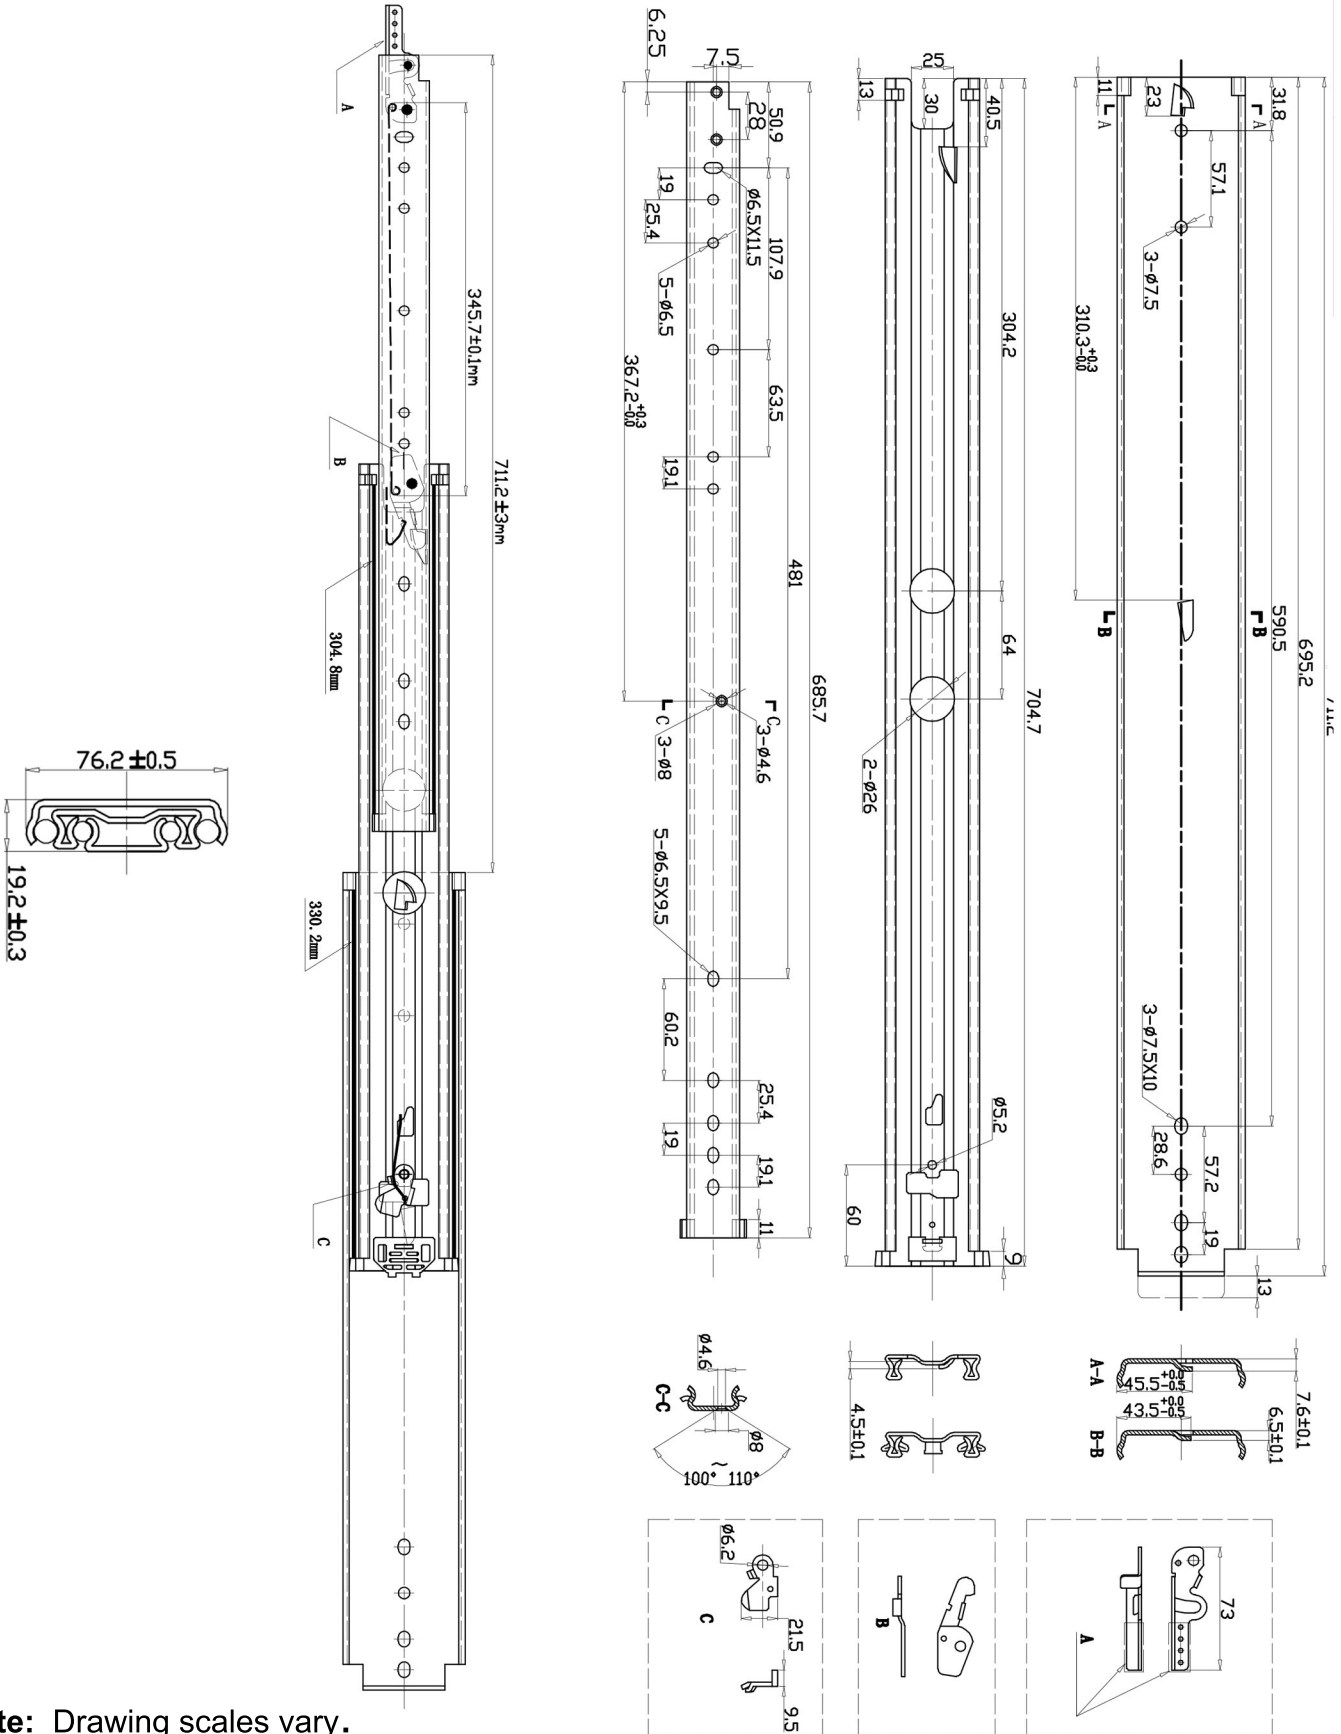

227KG DRAWER SLIDES (Locking) 711mm

Note: Drawing scales vary.

FOR ENQUIRIES:

Call us on: 1300 767 567

WA Store: 102 Briggs Street Welshpool WA 6106

QLD Store: 2/17 Alexandra Place Murarrie QLD 4172

Email: websales@indrub.com.au